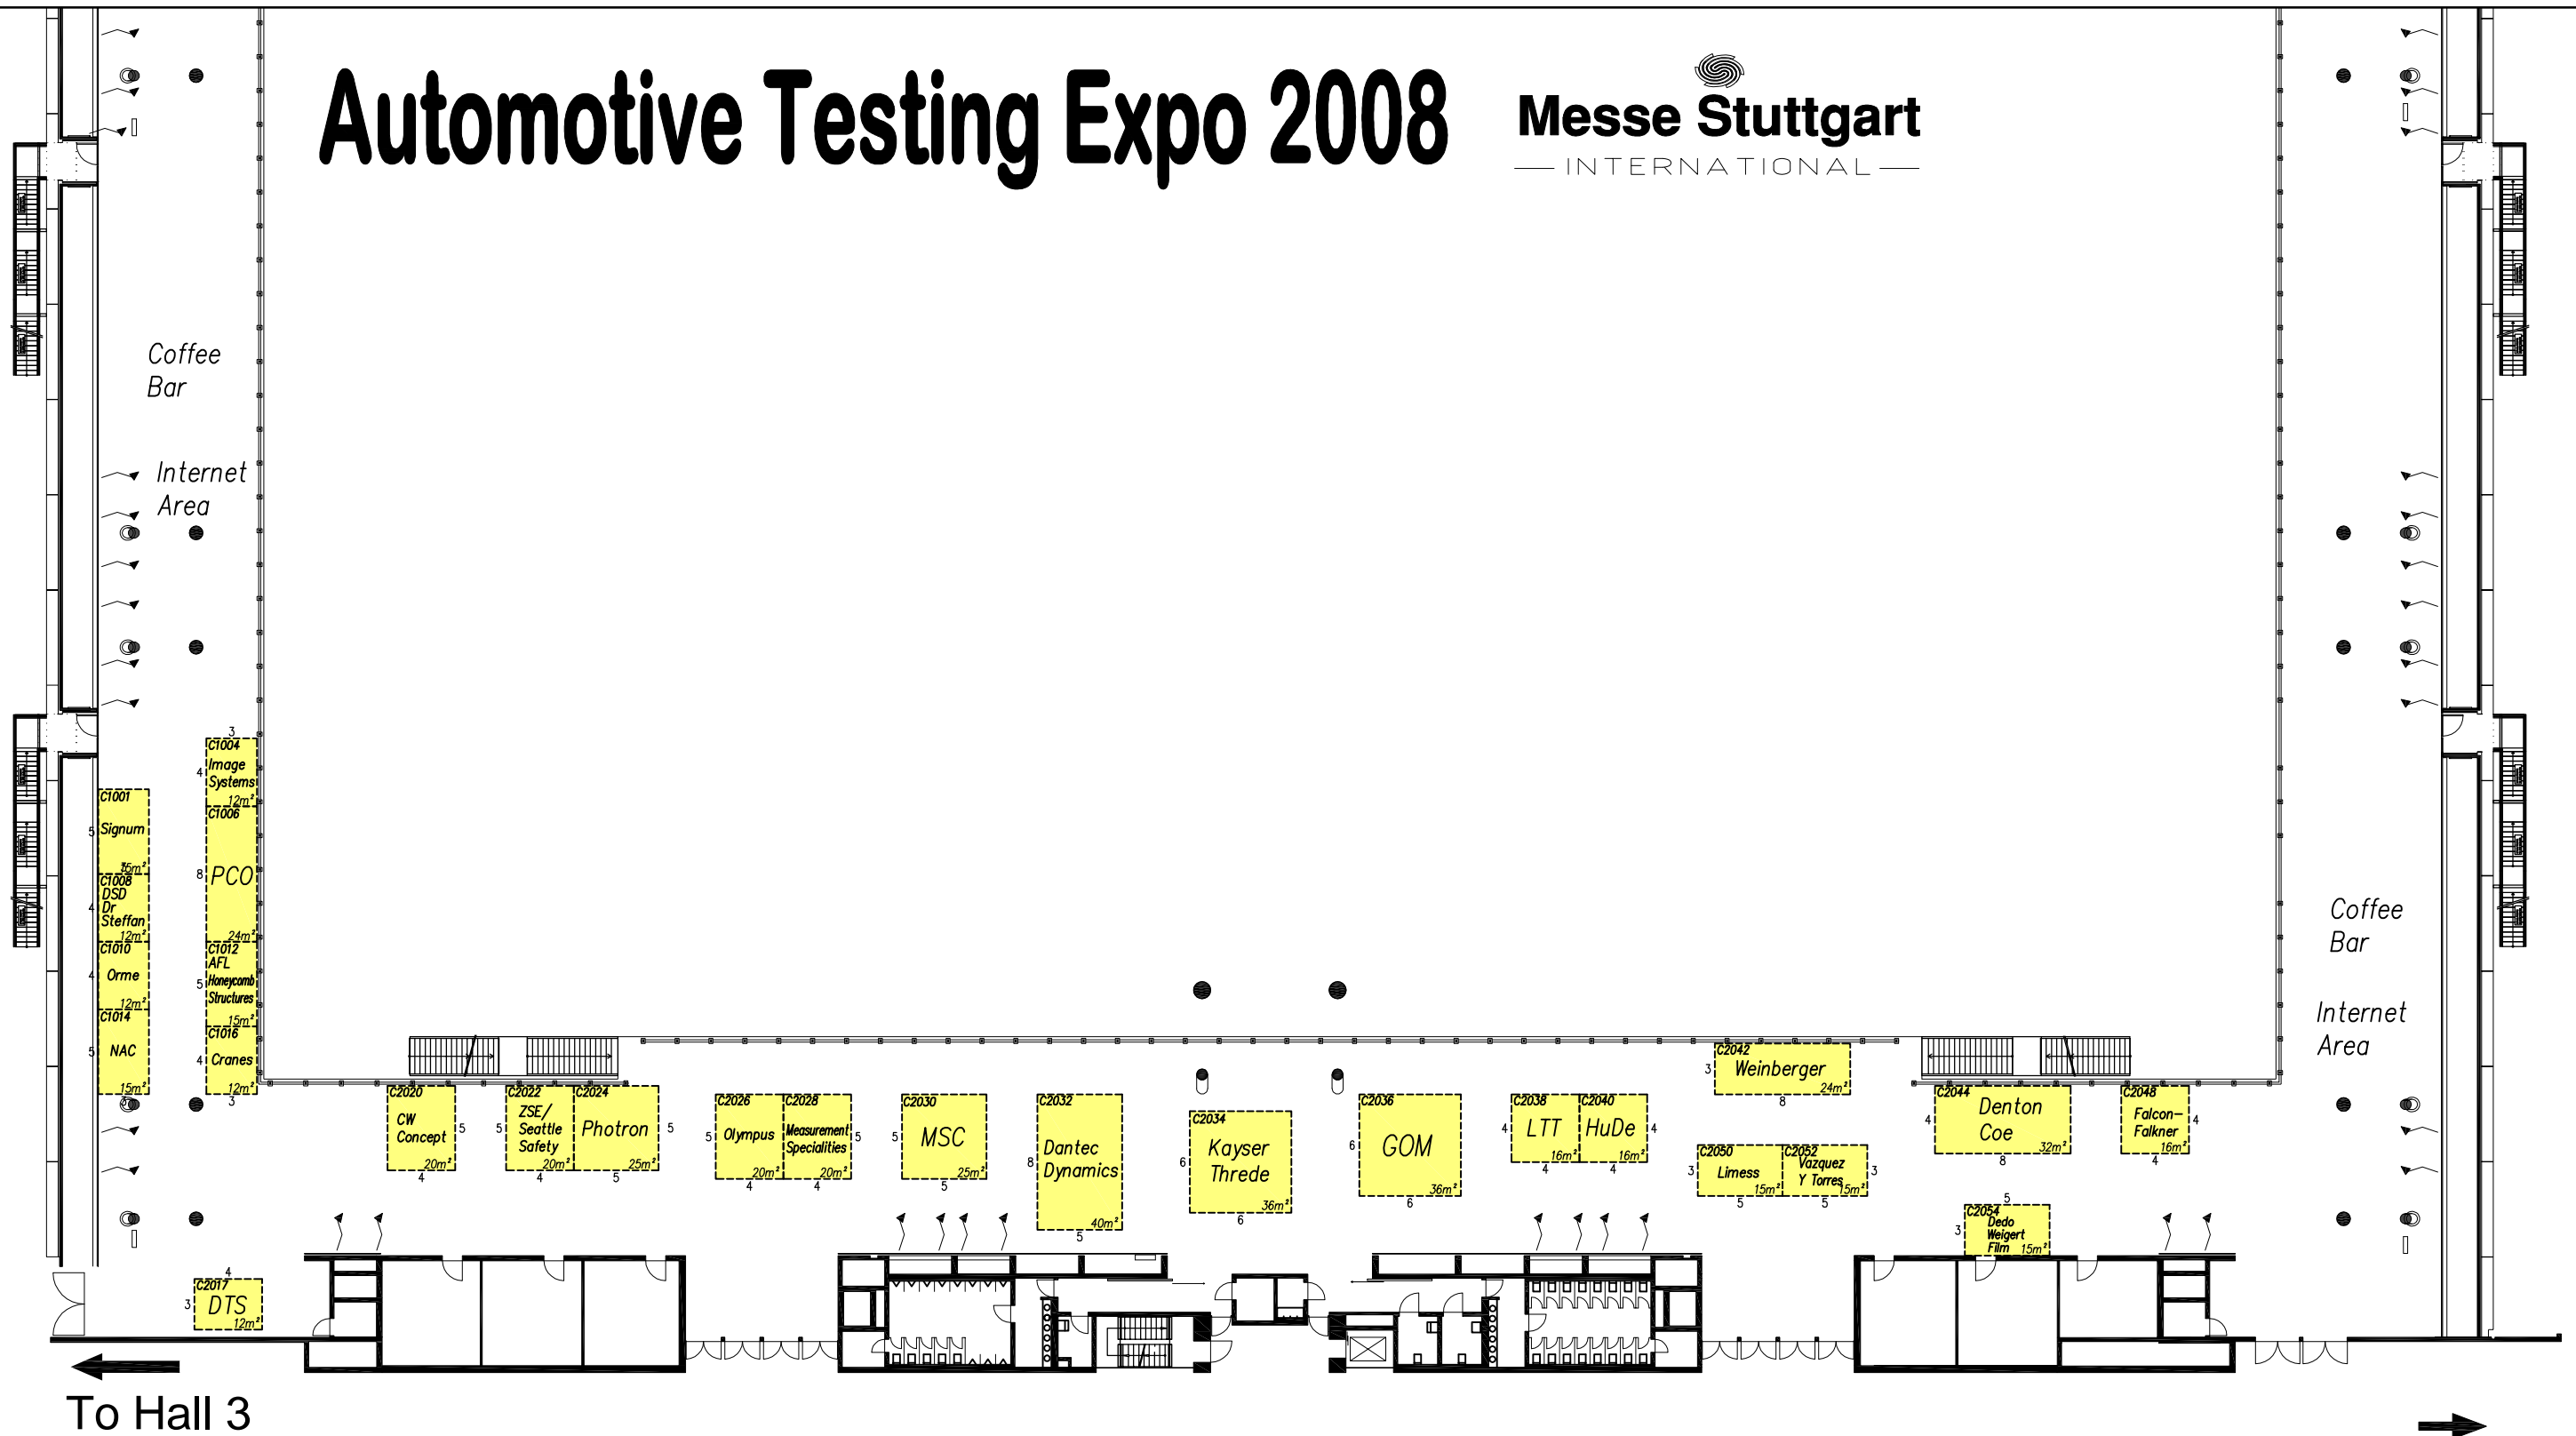

Automotive Testing Expo 2008

Messe Stuttgart
— INTERNATIONAL —

Hall 1 Upper Level
Crash Test Expo 2008