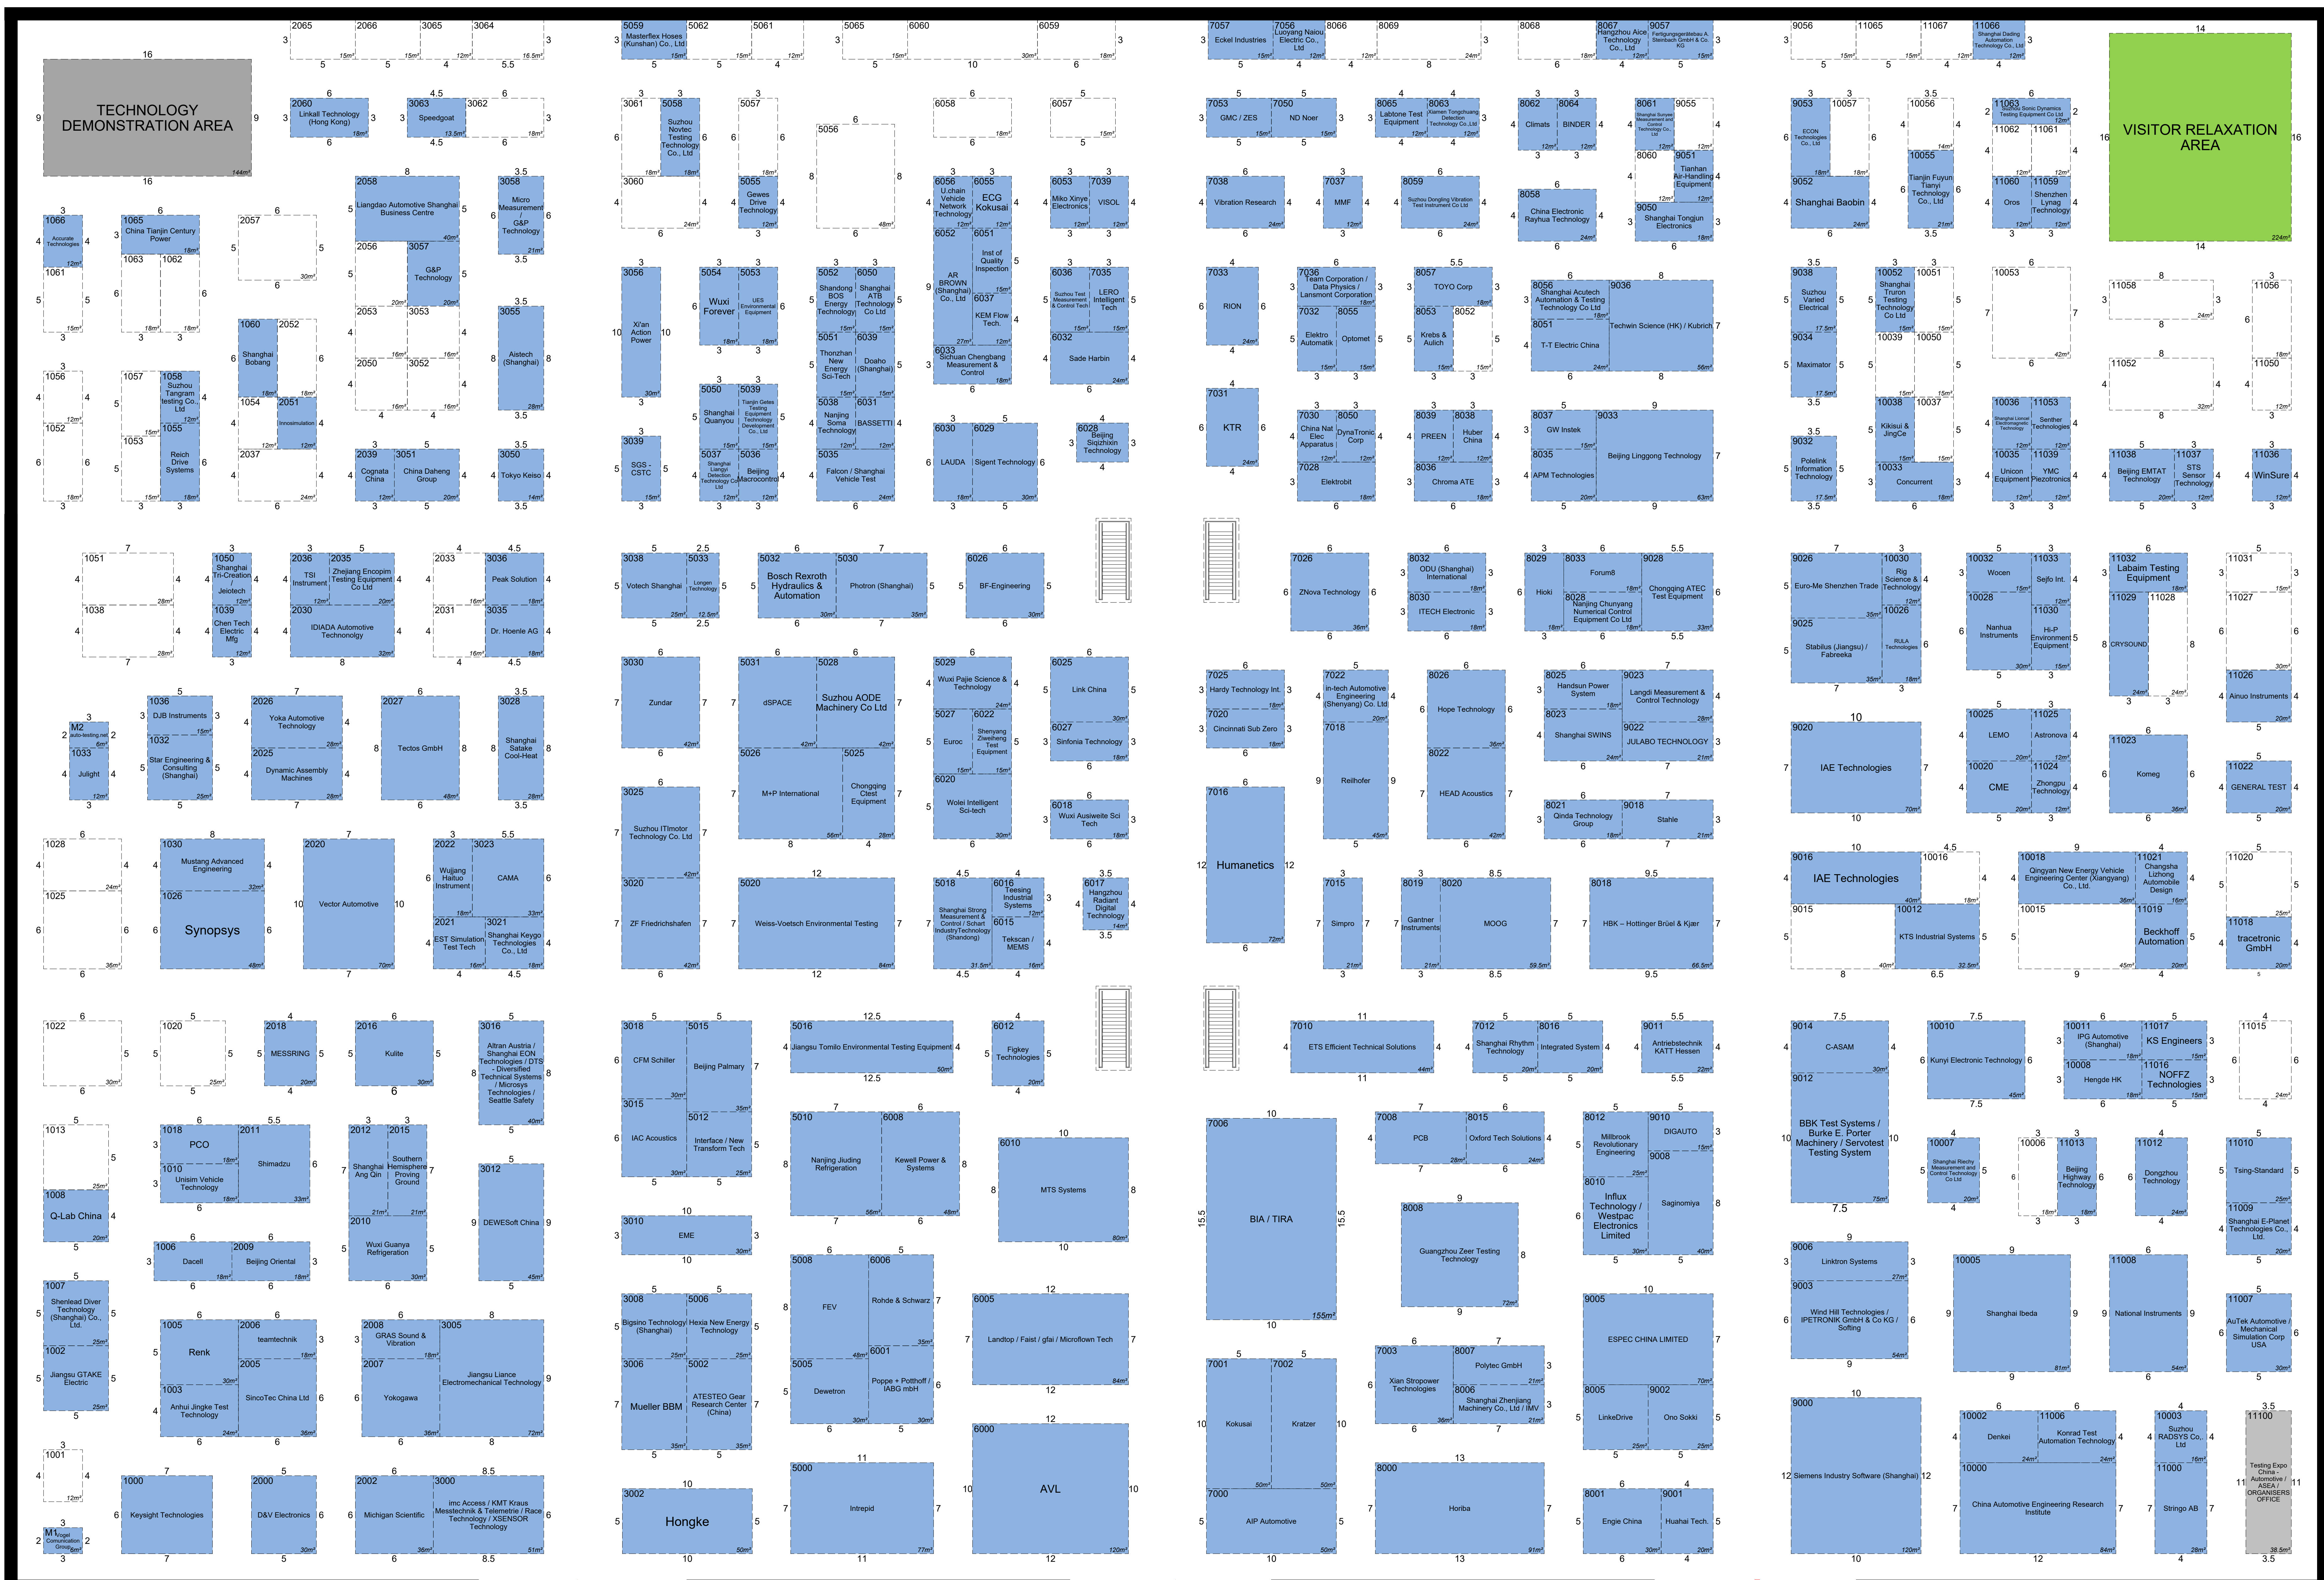

Testing Expo

CHINA 2021

AUTOMOTIVE

September 1, 2, 3, 2021, Hall 1, SWECC, Shanghai, China

ENTRANCE

ENTRANCE

EXIT